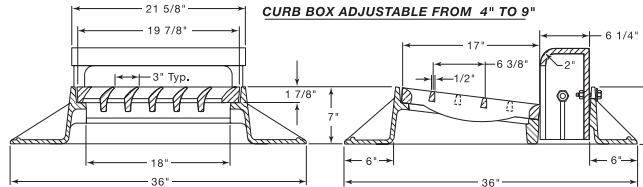

**R-3065**  
**Combination Inlet Frame, Grate, Curb Box**

Heavy Duty

Standard Grate (shown): Type R-diagonal

Alternate Grate(s):

Type A

Type C

Available with Type "L" grate, see **R-3065-L**.  
Available with Type "V" grate, see **R-3065-V**.

CATALOG NUMBER	GRATE TYPE	SQ. FT. OPEN	WEIR PERIMETER LINEAL FEET
R-3065	R	0.9	4.5
R-3065	C	0.7	4.5
R-3065	A	0.9	4.5

COMBINATION INLETS

3

**R-3065-L**  
**Combination Inlet Frame, Grate, Curb Box**

Heavy Duty

CATALOG NUMBER	GRATE TYPE	SQ. FT. OPEN	WEIR PERIMETER LINEAL FEET
R-3065-L	L	0.8	4.5

**R-3065-V**  
**Combination Inlet Frame, Grate, Curb Box**

Heavy Duty

CATALOG NUMBER	GRATE TYPE	SQ. FT. OPEN	WEIR PERIMETER LINEAL FEET
R-3065-V	V	1.3	4.5

**R-3066**  
**Combination Inlet Frame, Grate, Curb Box**

Heavy Duty

CATALOG NUMBER	GRATE TYPE	SQ. FT. OPEN	WEIR PERIMETER LINEAL FEET
R-3066	R	1.4	5.3