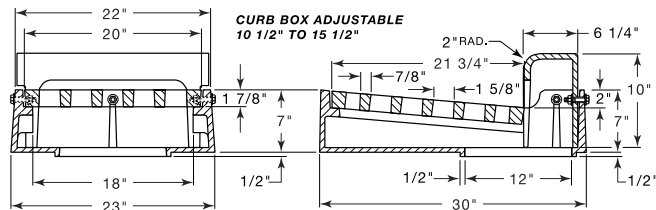

**R-3065**  
**Combination Inlet Frame, Grate, Curb Box**

Heavy Duty

Standard Grate (shown): Type R-diagonal

Alternate Grate(s):

Type A

Type C

Available with Type "L" grate, see **R-3065-L**.  
Available with Type "V" grate, see **R-3065-V**.

CATALOG NUMBER	GRATE TYPE	SQ. FT. OPEN	WEIR PERIMETER LINEAL FEET
R-3065	R	0.9	4.5
R-3065	C	0.7	4.5
R-3065	A	0.9	4.5

COMBINATION INLETS

3

**R-3065-L**  
**Combination Inlet Frame, Grate, Curb Box**

Heavy Duty

CATALOG NUMBER	GRATE TYPE	SQ. FT. OPEN	WEIR PERIMETER LINEAL FEET
R-3065-L	L	0.8	4.5

**R-3065-V**  
**Combination Inlet Frame, Grate, Curb Box**

Heavy Duty

CATALOG NUMBER	GRATE TYPE	SQ. FT. OPEN	WEIR PERIMETER LINEAL FEET
R-3065-V	V	1.3	4.5

**R-3066**  
**Combination Inlet Frame, Grate, Curb Box**

Heavy Duty

CATALOG NUMBER	GRATE TYPE	SQ. FT. OPEN	WEIR PERIMETER LINEAL FEET
R-3066	R	1.4	5.3