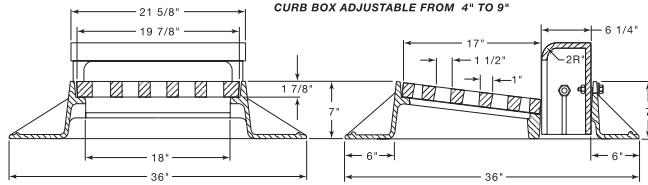

**R-3065**  
**Combination Inlet Frame, Grate, Curb Box**

Heavy Duty

Standard Grate (shown): Type R-diagonal

Alternate Grate(s):

Type A

Type C

Available with Type "L" grate, see **R-3065-L**.  
Available with Type "V" grate, see **R-3065-V**.

CATALOG NUMBER	GRATE TYPE	SQ. FT. OPEN	WEIR PERIMETER LINEAL FEET
R-3065	R	0.9	4.5
R-3065	C	0.7	4.5
R-3065	A	0.9	4.5

COMBINATION INLETS

3

**R-3065-L**  
**Combination Inlet Frame, Grate, Curb Box**

Heavy Duty

CATALOG NUMBER	GRATE TYPE	SQ. FT. OPEN	WEIR PERIMETER LINEAL FEET
R-3065-L	L	0.8	4.5

**R-3065-V**  
**Combination Inlet Frame, Grate, Curb Box**

Heavy Duty

CATALOG NUMBER	GRATE TYPE	SQ. FT. OPEN	WEIR PERIMETER LINEAL FEET
R-3065-V	V	1.3	4.5

**R-3066**  
**Combination Inlet Frame, Grate, Curb Box**

Heavy Duty

CATALOG NUMBER	GRATE TYPE	SQ. FT. OPEN	WEIR PERIMETER LINEAL FEET
R-3066	R	1.4	5.3