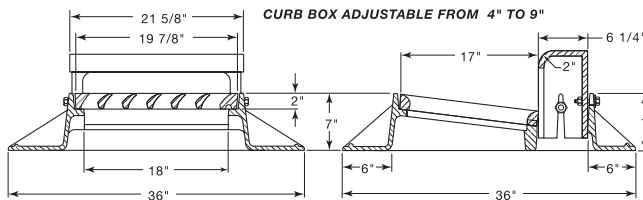

**R-3065**  
**Combination Inlet Frame, Grate, Curb Box**

Heavy Duty

Standard Grate (shown): Type R-diagonal

Alternate Grate(s):

Type A

Type C

Available with Type "L" grate, see **R-3065-L**.  
Available with Type "V" grate, see **R-3065-V**.

CATALOG NUMBER	GRATE TYPE	SQ. FT. OPEN	WEIR PERIMETER LINEAL FEET
R-3065	R	0.9	4.5
R-3065	C	0.7	4.5
R-3065	A	0.9	4.5

COMBINATION INLETS

3

**R-3065-L**  
**Combination Inlet Frame, Grate, Curb Box**

Heavy Duty

CATALOG NUMBER	GRATE TYPE	SQ. FT. OPEN	WEIR PERIMETER LINEAL FEET
R-3065-L	L	0.8	4.5

**R-3065-V**  
**Combination Inlet Frame, Grate, Curb Box**

Heavy Duty

CATALOG NUMBER	GRATE TYPE	SQ. FT. OPEN	WEIR PERIMETER LINEAL FEET
R-3065-V	V	1.3	4.5

**R-3066**  
**Combination Inlet Frame, Grate, Curb Box**

Heavy Duty

CATALOG NUMBER	GRATE TYPE	SQ. FT. OPEN	WEIR PERIMETER LINEAL FEET
R-3066	R	1.4	5.3